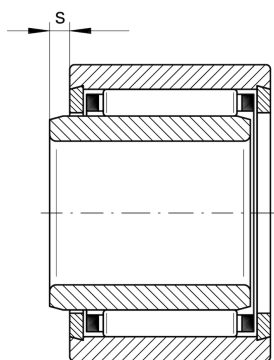

**NKI7/12-TV-XL**

Needle roller bearing

Schaeffler ID:
0507615010000

Needle roller bearings NKI, light series

X-life

Technical information

**Main Dimensions & Performance Data**

d	7 mm	Bore diameter
D	17 mm	Outside diameter
B	12 mm	Width
C_r	5,300 N	Basic dynamic load rating, radial
C_{0r}	5,500 N	Basic static load rating, radial
C_{ur}	940 N	Fatigue load limit, radial
n_G	29,500 1/min	Limiting speed
n_{gr}	26,000 1/min	Reference speed
	13.88 g	Weight

Dimensions

F	10 mm	Raceway diameter inner ring
r_{min}	0.3 mm	Minimum chamfer dimension
s	1.5 mm	Axial displacement

Temperature range

T_{min}	-20 °C	Operating temperature min.
T_{max}	120 °C	Operating temperature max.