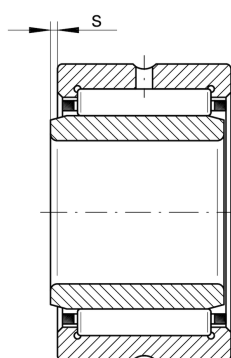

**NKI7/12-TV-XL**

Needle roller bearing

Schaeffler ID:
0507615010000

Needle roller bearings NKI, light series

X-life

Technical information

**Main Dimensions & Performance Data**

d	7 mm	Bore diameter
D	17 mm	Outside diameter
B	12 mm	Width
C_r	5,300 N	Basic dynamic load rating, radial
C_{0r}	5,500 N	Basic static load rating, radial
C_{ur}	940 N	Fatigue load limit, radial
n_G	29,500 1/min	Limiting speed
n_{gr}	26,000 1/min	Reference speed
	13.88 g	Weight

Dimensions

F	10 mm	Raceway diameter inner ring
r_{min}	0.3 mm	Minimum chamfer dimension
s	1.5 mm	Axial displacement

Temperature range

T_{min}	-20 °C	Operating temperature min.
T_{max}	120 °C	Operating temperature max.